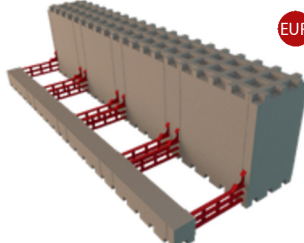

EUR **17,57**
+ 27% VAT
/ m

Available quantity: 227 m